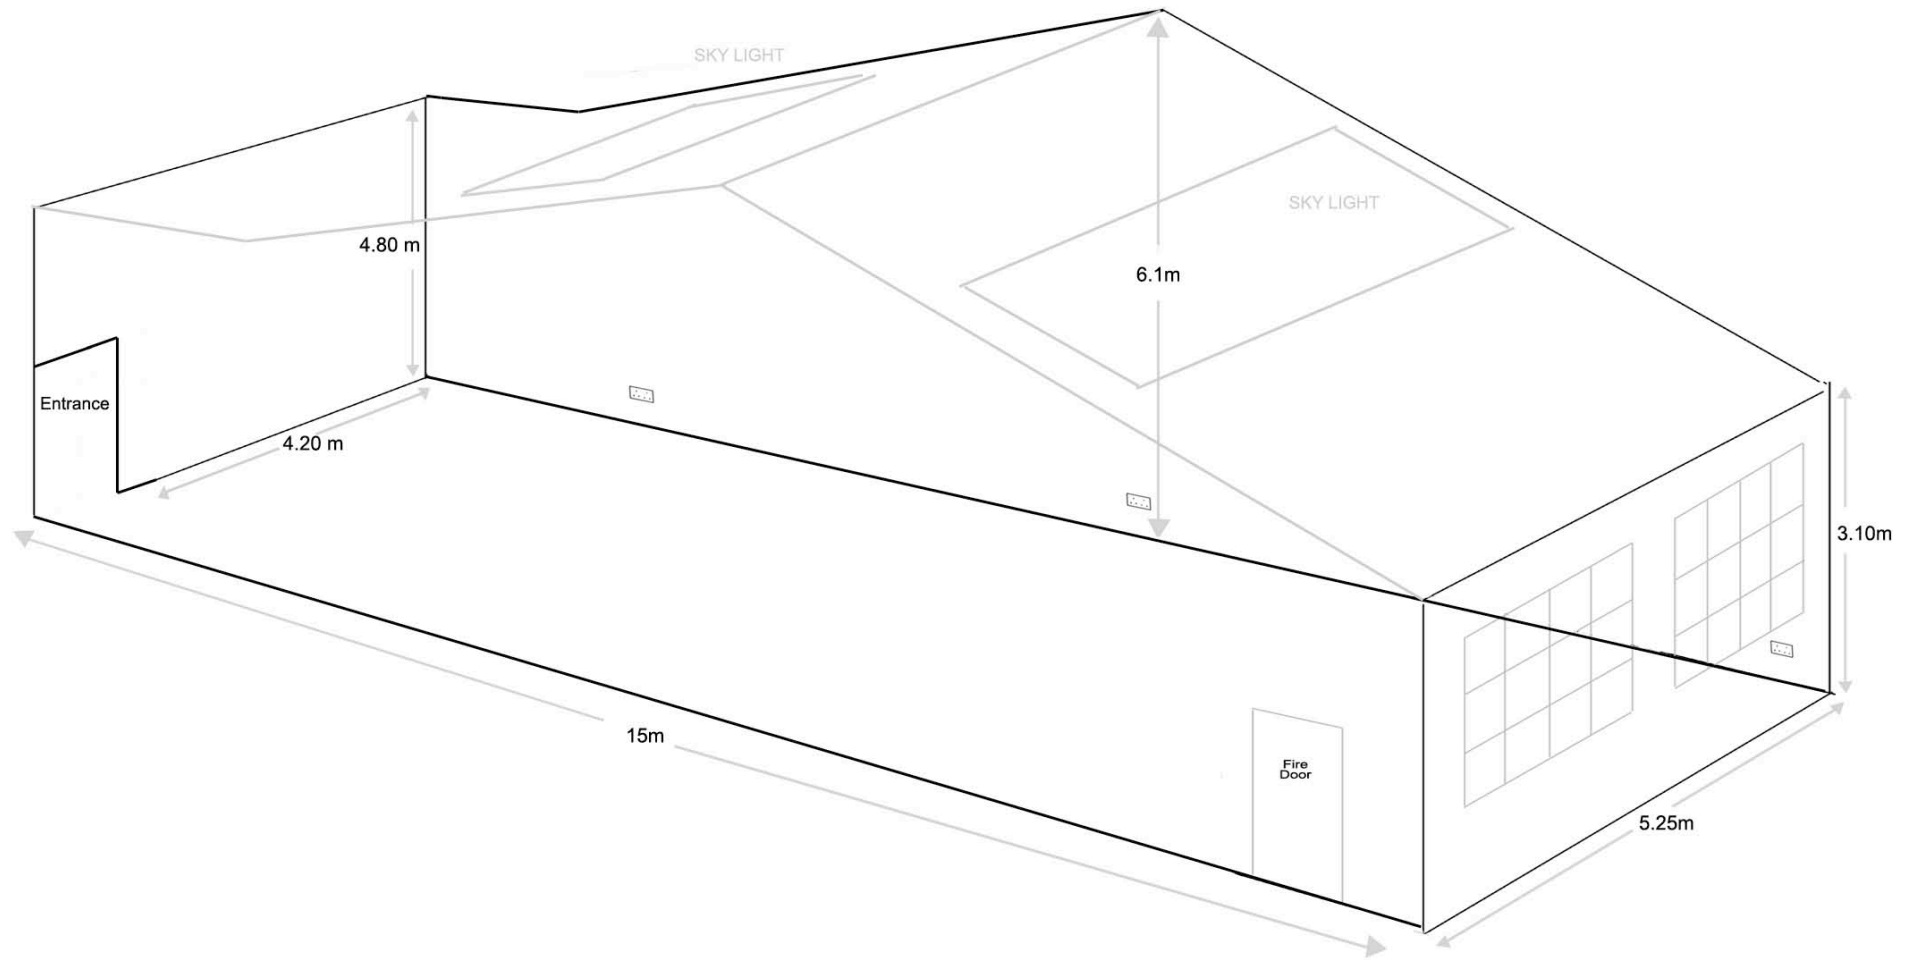

S1 Artspace
Project Space | Side view

 Double socket power supply

S1 Project Space

Example of space being used for exhibitions and residencies